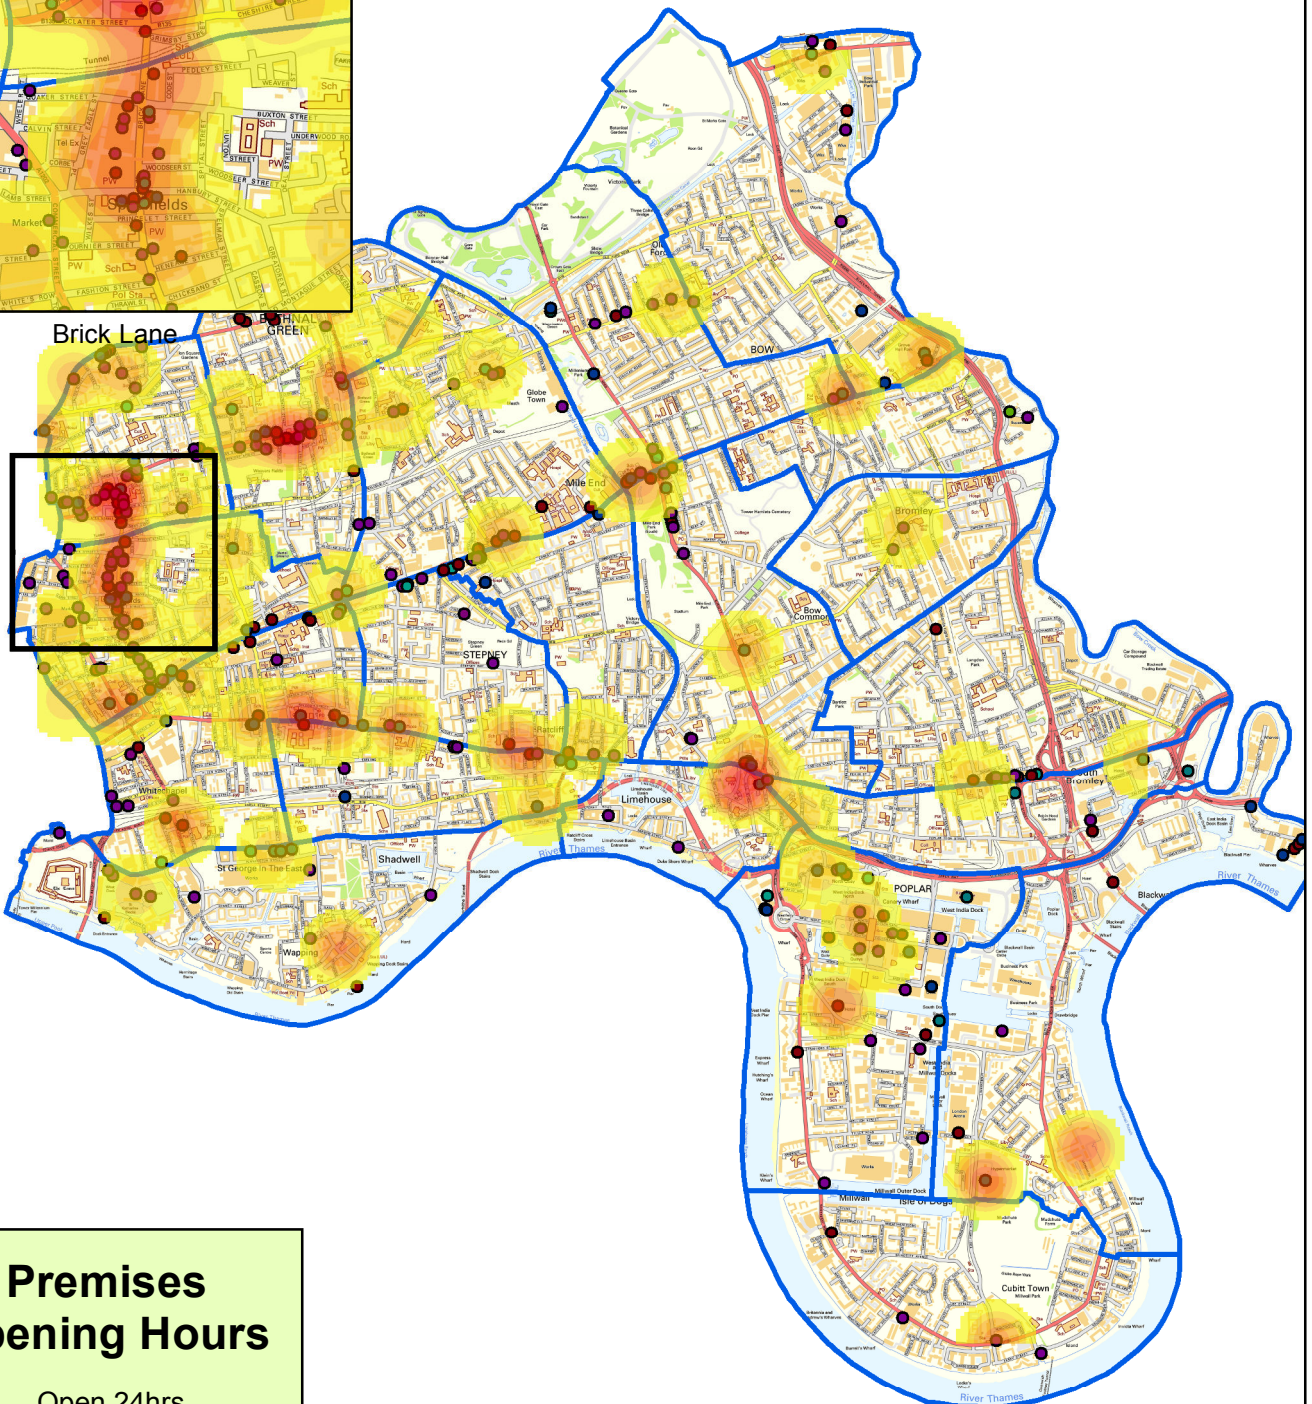

Sep 14 to Aug 15 ASB/crime hotspot map for licensed premises between 12am and 1am

Premises Opening Hours

- Open 24hrs
- Closing 12am-1am
- Closing 1am-2am
- Closing 2am-3am
- Closing 3am-4am
- Closing 4am-5am
- Closing 5am-6am

Between September 2014 and August 2015 there has been 155 incidents reported to the Council or the Police relating to a licensed premises between the hours of midnight and 1am. There has been a 19% increase in reported incidents compared to the same period in 2013 - 2014.

Brick Lane has the largest concentration of incidents with a total of 25 incidents which equates to 16%.

The premises with the most incidents between this period is the Urban Bar located on Three Colt Street which has 9 incidents (5%)