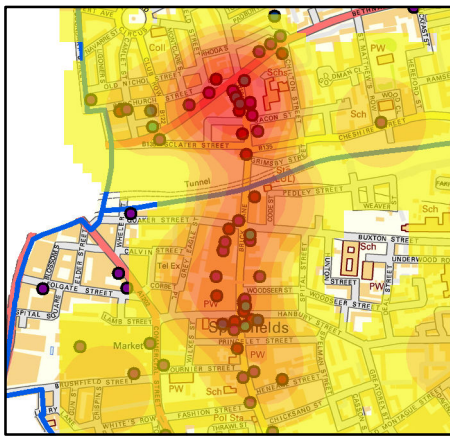

Sep 14 to Aug 15 ASB/crime hotspot map for licensed premises between 12am and 1am

Premises Opening Hours

- Open 24hrs
- Closing 12am-1am
- Closing 1am-2am
- Closing 2am-3am
- Closing 3am-4am
- Closing 4am-5am
- Closing 5am-6am

Between September 2014 and August 2015 there has been 155 incidents reported to the Council or the Police relating to a licensed premises between the hours of midnight and 1am. There has been a 19% increase in reported incidents compared to the same period in 2013 - 2014.

Brick Lane has the largest concentration of incidents with a total of 25 incidents which equates to 16%.

The premises with the most incidents between this period is the Urban Bar located on Three Colt Street which has 9 incidents (5%)